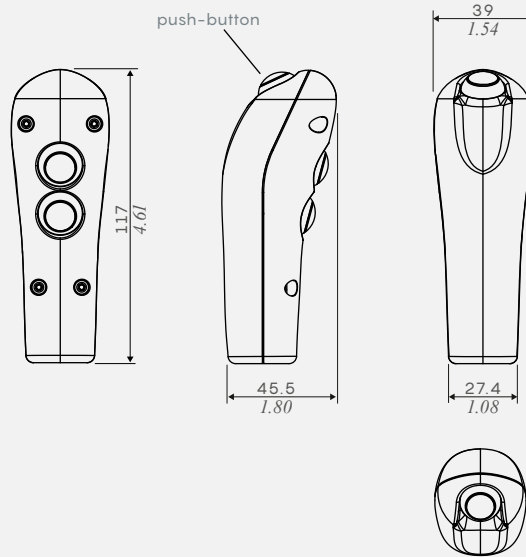

walvoil
MOTION BY PEOPLE

NEW

BWH

Compact Multifunction Handle

**BWH
COMPACT
MULTIFUNCTION
HANDLE**

- Marked out by an ergonomic and real compact design
- Made of nylon plus fibreglass
- With the possibility to fit up to 3 push buttons in total

CONFIGURATION EXAMPLE

Three push buttons configuration

Front side

Operator side

One push button configuration

without logo

with "rabbit" logo