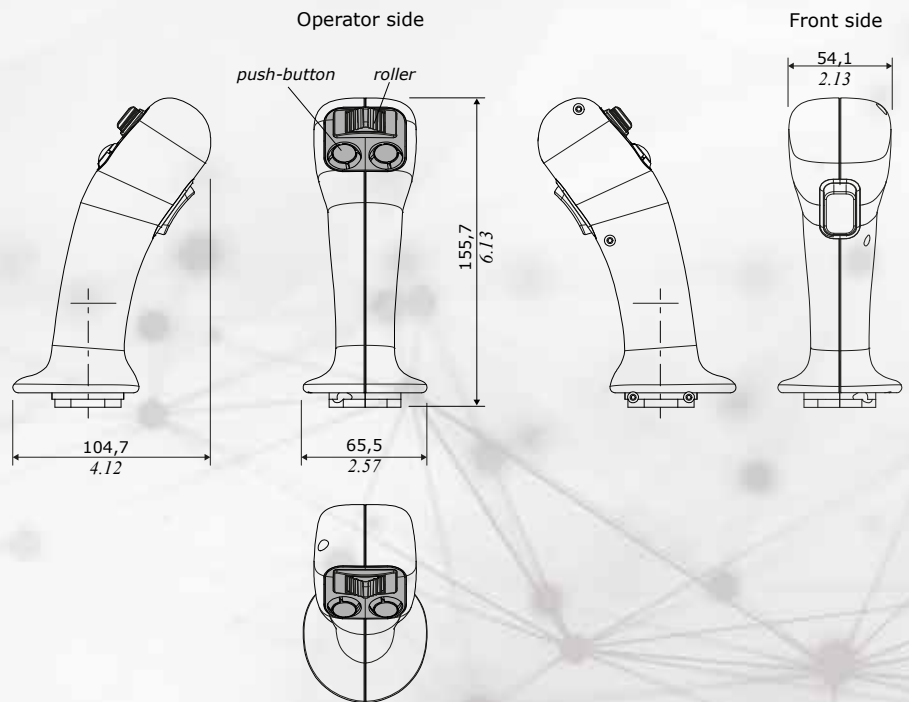

NEW

XMH

WALVOIL Excavator Multifunction Handle

walvoil
FLUID POWER E|MOTION

walvoil
FLUID POWER E|MOTION

A member of

New ergonomic middle size handle with soft touch coating for comfortable hand grip. The symmetric design makes it suitable for both right and left hand applications.

Up to 4 control devices (rollers, push-buttons, rocker switches) on the operator side. As option, in the front side it is possible to fit the FNR switch or one vertical roller or 2 push-buttons.

Configuration example

For further configurations, please contact our Sales Department.

- **Operator side plate options:**
 - without control devices, or
 - 2 rollers (horizontal or vertical) or
 - 1 roller and 2 push-buttons or
 - 4 push-buttons
- **Front side options:**
 - without control devices, or
 - 1 roller (vertical) or
 - 2 push-buttons (vertical) or
 - 1 FNR rocker switch

Front side configuration

Plate configuration example

D1WWCH01E - 1th edition March 2019