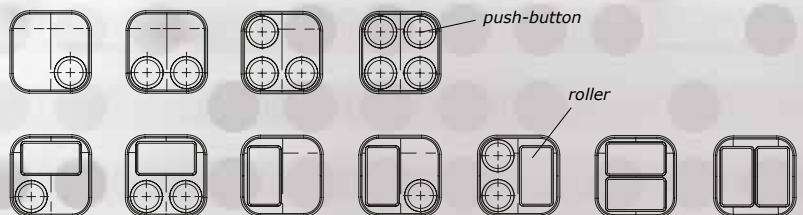

NEW

XMH

WALVOIL Excavator Multifunction Handle

walvoil
FLUID POWER E|MOTION

walvoil
FLUID POWER E|MOTION

A member of

New ergonomic middle size handle with soft touch coating for comfortable hand grip. The symmetric design makes it suitable for both right and left hand applications.

Up to 4 control devices (rollers, push-buttons, rocker switches) on the operator side. As option, in the front side it is possible to fit the FNR switch or one vertical roller or 2 push-buttons.

Configuration example

For further configurations, please contact our Sales Department.

- **Operator side plate options:**
 - without control devices, or
 - 2 rollers (horizontal or vertical) or
 - 1 roller and 2 push-buttons or
 - 4 push-buttons
- **Front side options:**
 - without control devices, or
 - 1 roller (vertical) or
 - 2 push-buttons (vertical) or
 - 1 FNR rocker switch

Front side configuration

Plate configuration example

D1WWCH01E - 1th edition March 2019