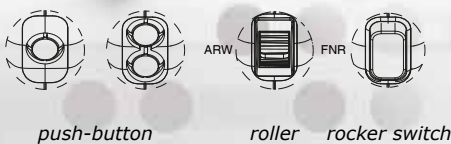

NEW

XMH

WALVOIL Excavator Multifunction Handle

walvoil
FLUID POWER E|MOTION

walvoil
FLUID POWER E|MOTION

A member of

New ergonomic middle size handle with soft touch coating for comfortable hand grip. The symmetric design makes it suitable for both right and left hand applications.

Up to 4 control devices (rollers, push-buttons, rocker switches) on the operator side. As option, in the front side it is possible to fit the FNR switch or one vertical roller or 2 push-buttons.

Configuration example

For further configurations, please contact our Sales Department.

- **Operator side plate options:**
 - without control devices, or
 - 2 rollers (horizontal or vertical) or
 - 1 roller and 2 push-buttons or
 - 4 push-buttons
- **Front side options:**
 - without control devices, or
 - 1 roller (vertical) or
 - 2 push-buttons (vertical) or
 - 1 FNR rocker switch

Front side configuration

Plate configuration example

D1WWCH01E - 1th edition March 2019