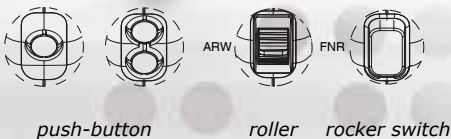

NEW

XMH

WALVOIL Excavator Multifunction Handle

walvoil
FLUID POWER E|MOTION

walvoil
FLUID POWER E|MOTION

New ergonomic middle size handle with soft touch coating for comfortable hand grip. The symmetric design makes it suitable for both right and left hand applications.

Up to 4 control devices (rollers, push-buttons, rocker switches) on the operator side. As option, in the front side it is possible to fit the FNR switch or one vertical roller or 2 push-buttons.

Configuration example

For further configurations, please contact our Sales Department.

- **Operator side plate options:**
 - without control devices, or
 - 2 rollers (horizontal or vertical) or
 - 1 roller and 2 push-buttons or
 - 4 push-buttons
- **Front side options:**
 - without control devices, or
 - 1 roller (vertical) or
 - 2 push-buttons (vertical) or
 - 1 FNR rocker switch

Front side configuration

Plate configuration example