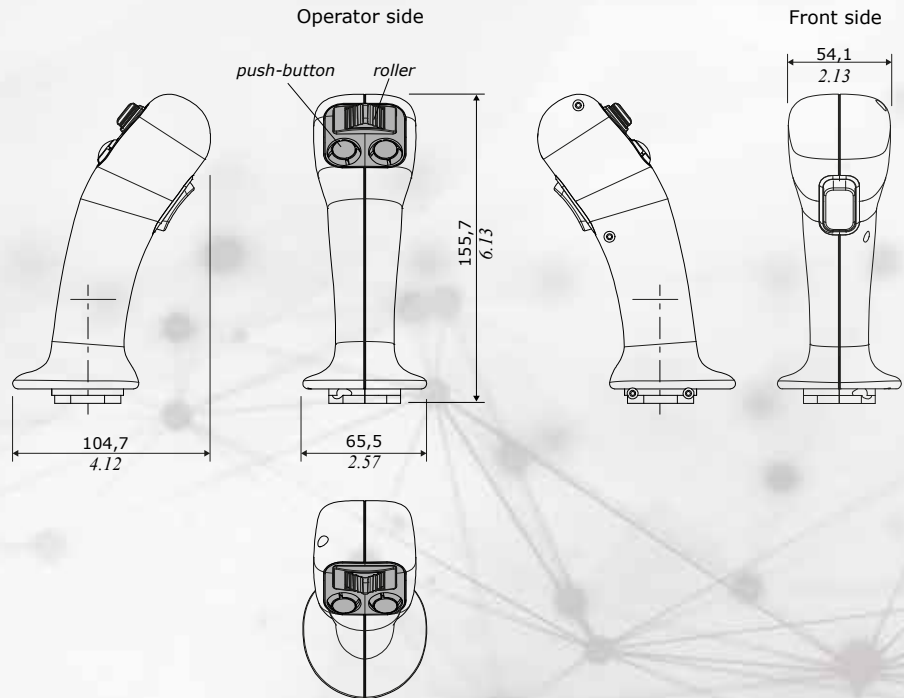

NEW

XMH

WALVOIL Excavator Multifunction Handle

walvoil
FLUID POWER E|MOTION

walvoil
FLUID POWER E|MOTION

New ergonomic middle size handle with soft touch coating for comfortable hand grip. The symmetric design makes it suitable for both right and left hand applications.

Up to 4 control devices (rollers, push-buttons, rocker switches) on the operator side. As option, in the front side it is possible to fit the FNR switch or one vertical roller or 2 push-buttons.

Configuration example

For further configurations, please contact our Sales Department.

- **Operator side plate options:**
 - without control devices, or
 - 2 rollers (horizontal or vertical) or
 - 1 roller and 2 push-buttons or
 - 4 push-buttons
- **Front side options:**
 - without control devices, or
 - 1 roller (vertical) or
 - 2 push-buttons (vertical) or
 - 1 FNR rocker switch

Front side configuration

Plate configuration example