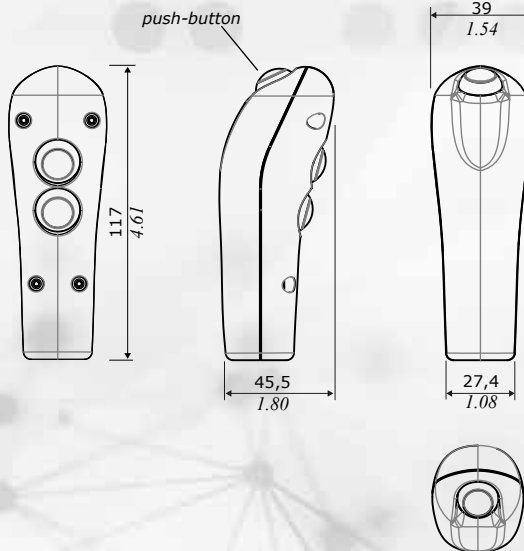

## BWH

Compact Multifunction Handle

**walvoil**  
FLUID POWER E|MOTION

**walvoil**  
FLUID POWER E|MOTION

A member of

Marked out by an ergonomic and real compact design.  
 Made of nylon plus fibreglass.  
 With the possibility to fit up to 3 push buttons in total.

### Three push buttons configuration

Front side

Operator side

### One push button configuration

without logo

with "rabbit" logo

D1WWCH02E - 1<sup>th</sup> edition October 2020