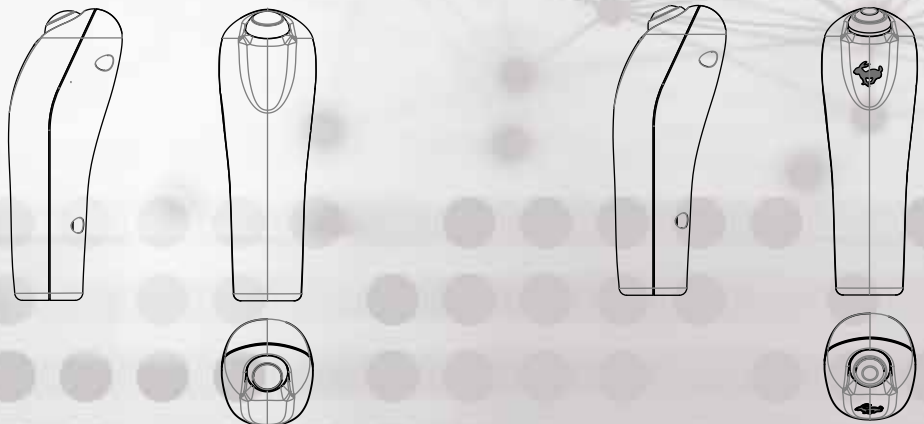

## BWH

Compact Multifunction Handle

**walvoil**  
FLUID POWER E|MOTION

**walvoil**  
FLUID POWER E|MOTION

A member of

Marked out by an ergonomic and real compact design.  
 Made of nylon plus fibreglass.  
 With the possibility to fit up to 3 push buttons in total.

### Three push buttons configuration

Front side

Operator side

### One push button configuration

without logo

with "rabbit" logo

D1WWCH02E - 1<sup>th</sup> edition October 2020