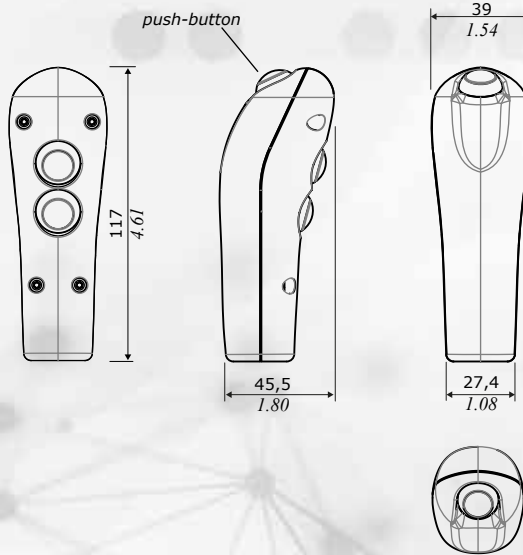

## BWH

Compact Multifunction Handle

 **walvoil**  
FLUID POWER E|MOTION

 **walvoil**  
FLUID POWER E|MOTION

Marked out by an ergonomic and real compact design.  
 Made of nylon plus fibreglass.  
 With the possibility to fit up to 3 push buttons in total.

### Three push buttons configuration

Front side

Operator side

### One push button configuration

without logo

with "rabbit" logo